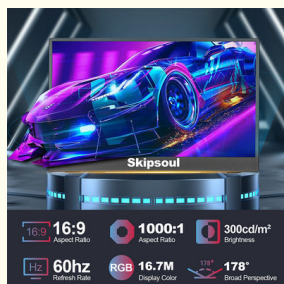

More Images