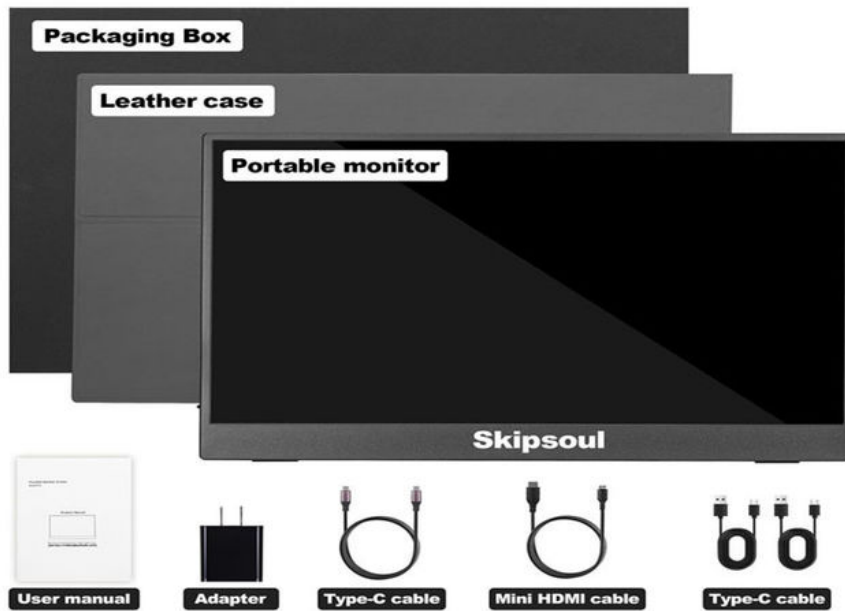

WHAT'S IN THE BOX

FAQ

Q: How can I get the price?

A: We usually give you a quotation within 24 hours after receiving the inquiry (except weekends and holidays), if you need a quotation urgently, you can contact us by mail or other means.

Q: What is the minimum order?

A: Our company mainly deals in wholesale business, but if you insist on buying one, or you only need one set, we will also deliver the goods to you.

Q: Can I buy a prototype to test before buying in bulk?

A: Yes, please feel free to contact us.

Q: What payment methods do you accept?

A: Our company supports most payment methods, but usually accepts T/T, PayPal.

Q: What are your shipping methods?

A: We support sea, air, rail transportation, and express delivery, and also support customers to use their own logistics forwarders. Please confirm with us before placing an order.

Q: I would like to ask you if it's possible to have my logo on the product.

A: Yes, we support OEM and special customization, so we can design, produce, and process according to customer's requirements. Of course, custom logos on the box and instruction manual are also included.

Q: What is your delivery time?

A: It depends on your order quantity and order season. Usually, small quantities will be shipped within 5 to 15 days, and large quantities will be delivered within about 30 days. All in all, the delivery time will not exceed the time agreed between us and the buyer.

Touch Vision (Shenzhen Sufeida) Technology Co., Ltd.

+86 18566758749

cnsfdlhx@monitortp.com

monitorspcs.com

605, Workshop C, No.1, East Industrial District, Shangxue Science park, Xinxue Community, Bantian Street, Longgang District, Shenzhen, China