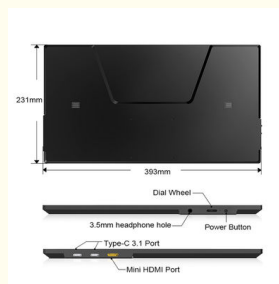

More Images

for more products please visit us on monitorspcs.com