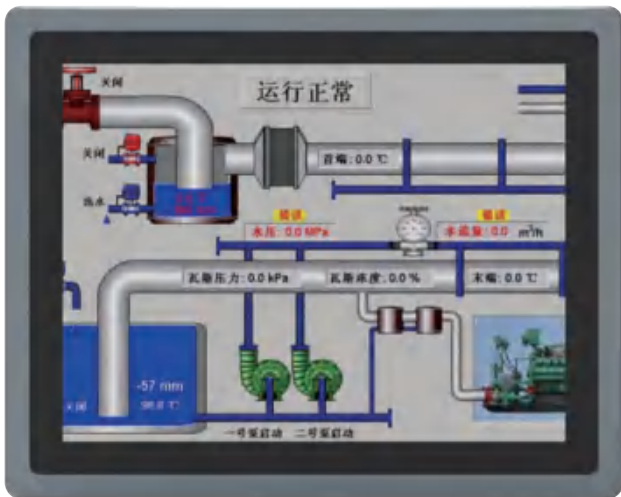

Touch Monitor

10.4-17 inch Touch Monitor

Model	Capacitance touch	Screen proportion	Backlight source	Brightness	Resolution
TRC10/12.1/15/17	10-point Capacitive Touch	(4:3)	TFT / LED	250cd/m2	1024*768 @ 75Hz 1280*1024 @ 75Hz
Armoured glass	Viewing angle	Chip	Signal interface	Support system	Other interfaces
TP/G+G	H:178° V:178°	ILITEK2511	VGA+HDMI	XP/Win7/ Win8 Win10/Linux	USB Drive